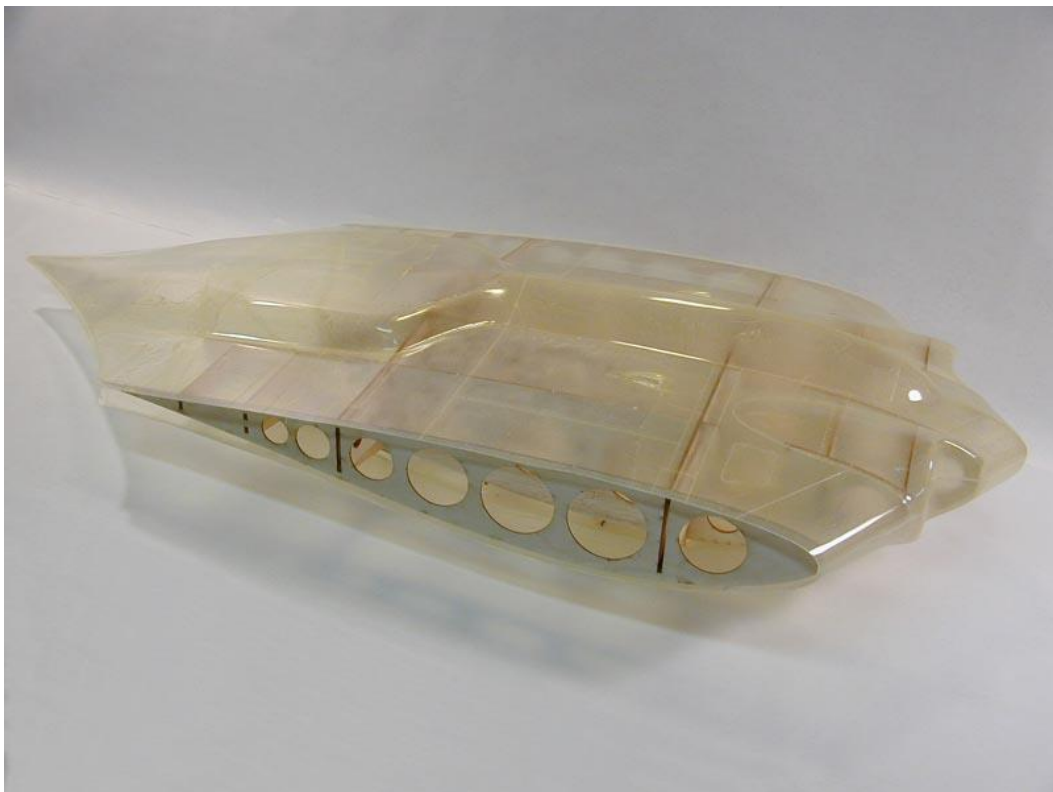

Horten Ho 229 – 82" Span

Deluxe Short Kit

All Wood Short Kit